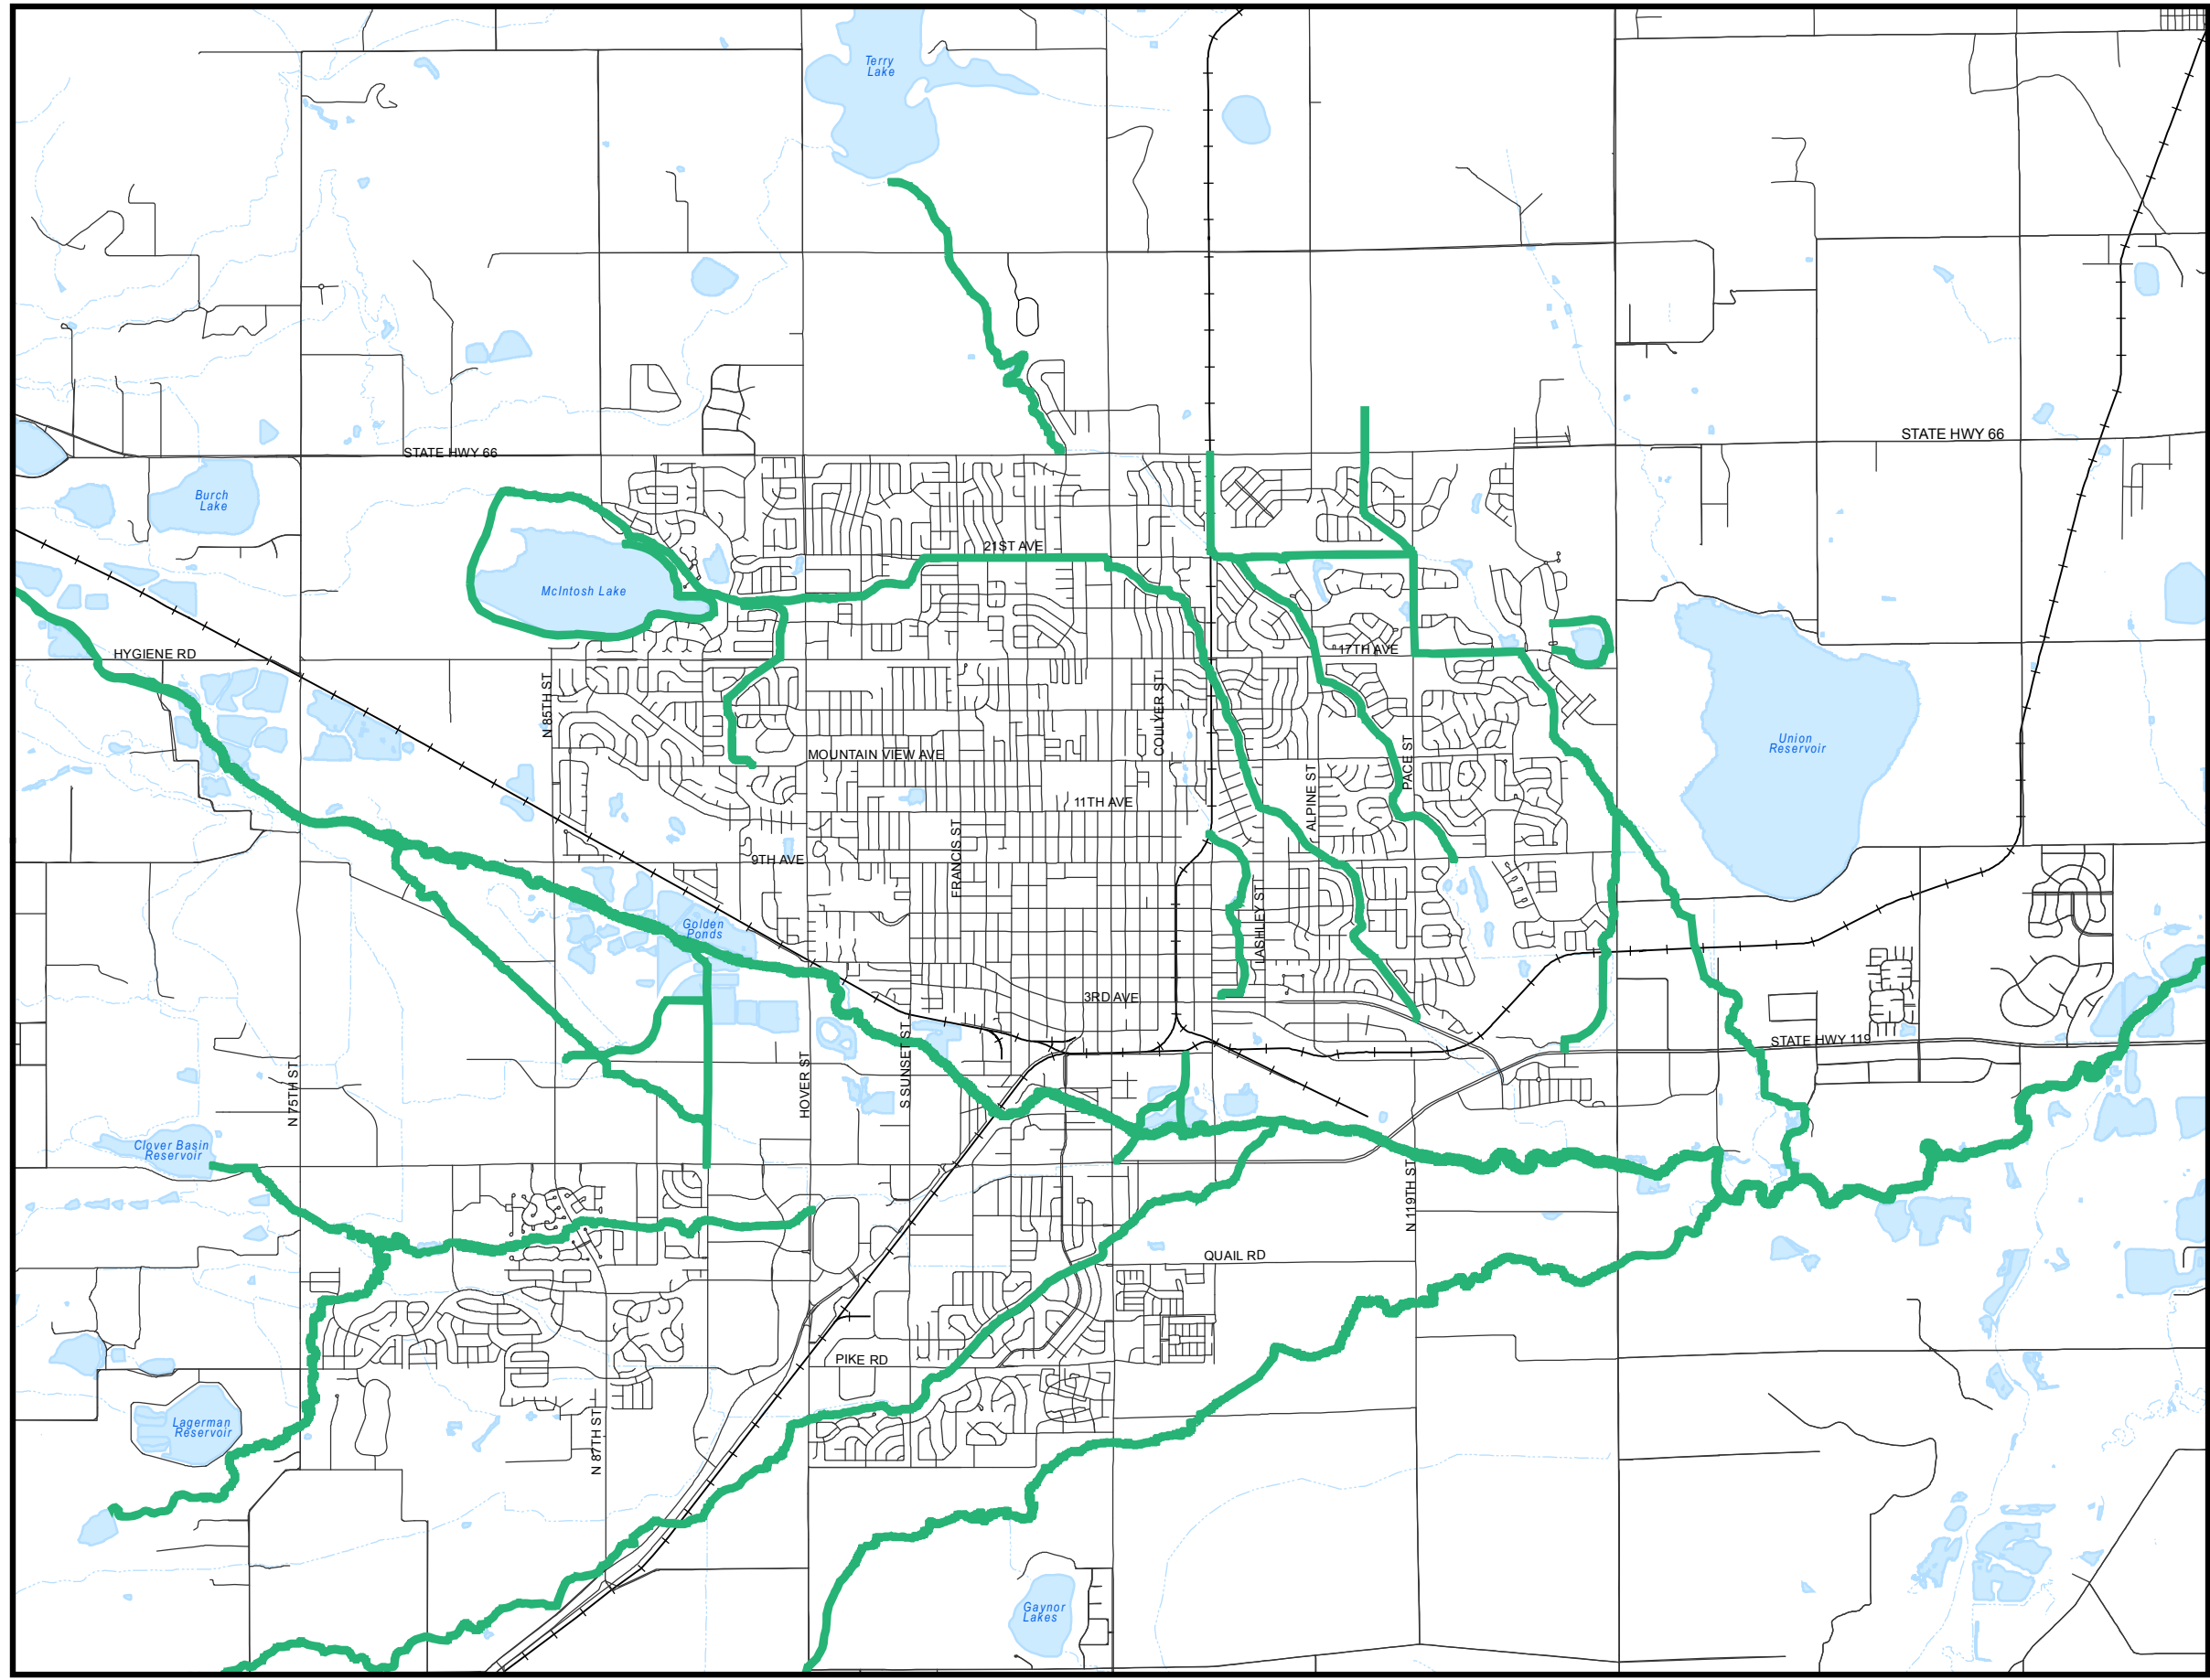

LONGMONT AREA COMPREHENSIVE PLAN

Primary Greenways

Legend

— Primary Greenways

August 26, 2003
(Includes amendments through July 22, 2014)

Planning & Development
Services Department