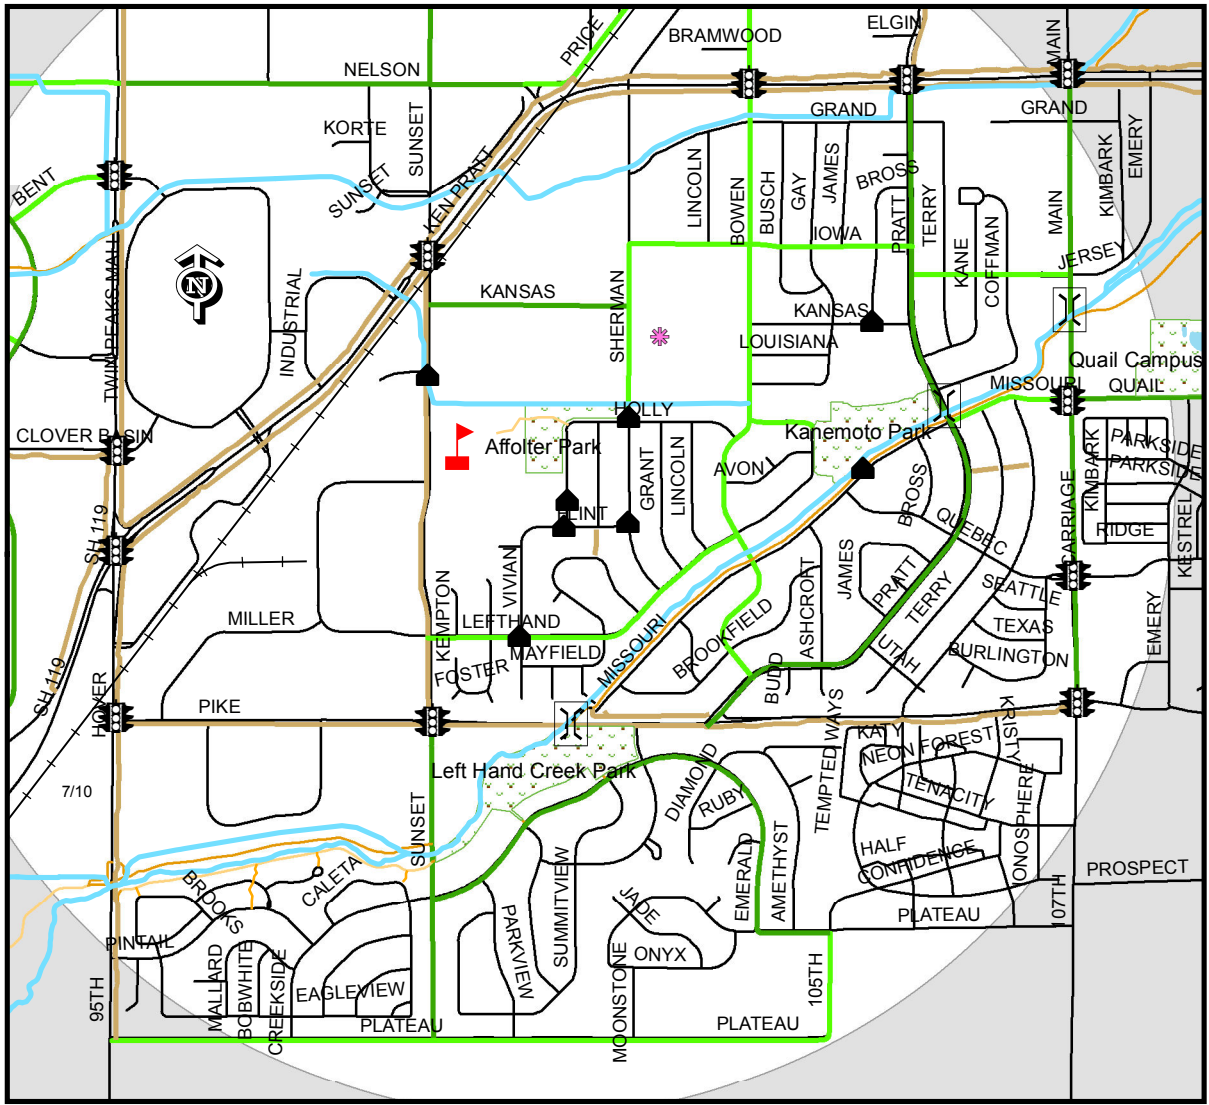

Sunset Middle School

- Bike lane
- Bike route
- Multi-use Trail
- Multi-use Trail (soft surface)
- Sidewalk connection
- ✿ Bike Racks
- ▲ Crosswalk
- ▲ School
- Underpass
- Traffic Signal
- RRs
- 1 Mile Radius

WALK
or
BIKE

to
Sunset
Middle School

Walk a Block! - Walk or bike all the way to school or park at Affolter or Lefthand Creek Park and walk or bike the rest of the way.

**No Traffic Lines...
*Active Living...
and FUN!