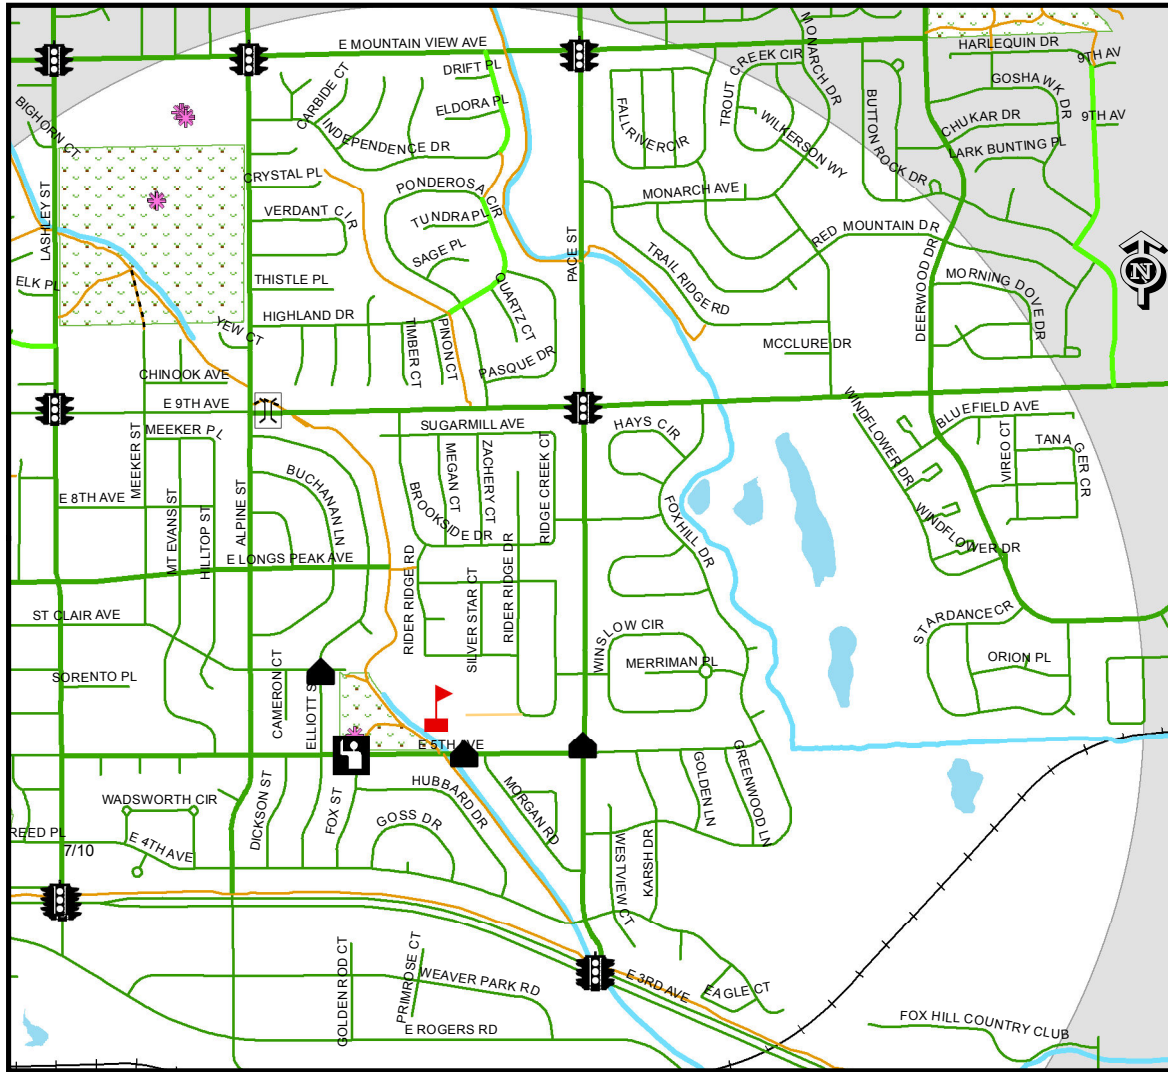

Rocky Mountain Elementary School

- | | | | | | |
|--|----------------|--|----------------|--|--------------------------------|
| | Crossing Guard | | Traffic Signal | | Bike lane |
| | Crosswalk | | Underpass | | Bike route |
| | School | | Bike Racks | | Multi-use Trail |
| | | | RRs | | Multi-use Trail (soft surface) |
| | | | 1 Mile Radius | | Sidewalk connection |

Draw in your house and use a colored pencil to draw your best route to school.

WALK
or
BIKE

to
Rocky Mountain Elementary School

Walk a Block! - Park a few blocks west on 5th and use the crossing guard to enjoy a short walk through the park with your child on the way to school.

- * *Quality Time...*
- * *No Traffic Lines...*
- * *Active Living...*
- * *and Fun!*

Color your route on the map inside to find your best route to school.

City of Longmont
Public Works & Natural Resources
303-651-8615