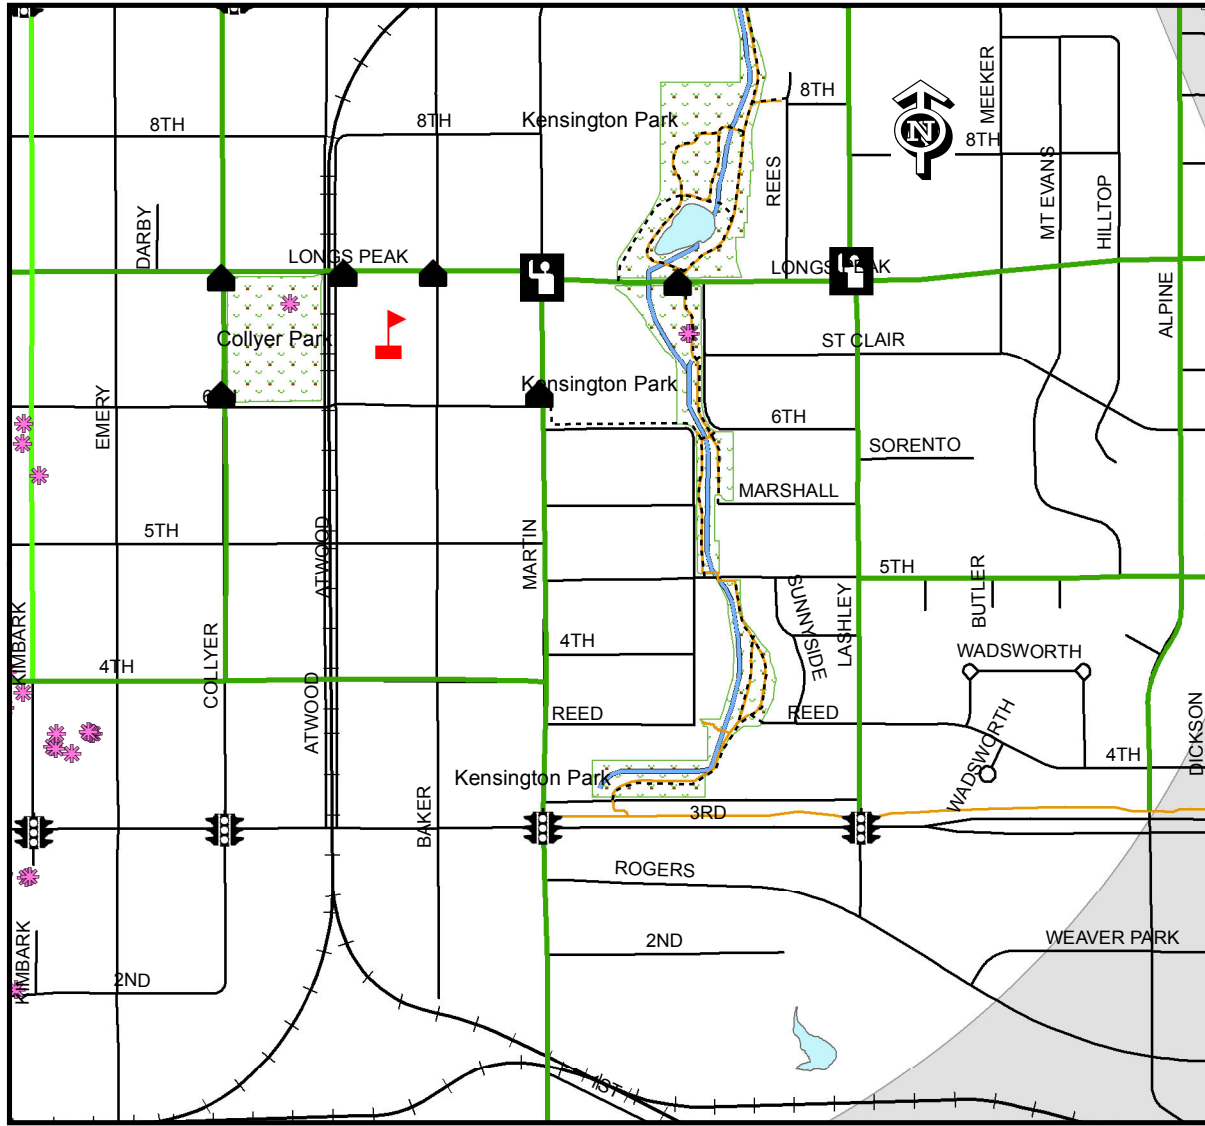

Columbine Elementary School

- Bike lane
- Bike route
- Multi-use Trail
- Multi-use Trail (soft surface)
- Sidewalk connection
- * Bike Racks
- Crossing Guard
- Crosswalk
- School
- Traffic Signal
- Underpass
- RRs
- 3/4 Mile Radius

Draw in your house and use a colored pencil to draw your best route to school.

WALK
or
BIKE

to
Columbine
Elementary School

Walk a Block! - Park on Collyer Street and enjoy a walk across Collyer Park with your child on your way to school.

- *Quality Time...*
- *No Traffic Lines...*
- *Active Living...*
- *and FUN!*

Color your route on the map inside to find your best route to school!

City of Longmont
Public Works & Natural Resources
303-651-8615