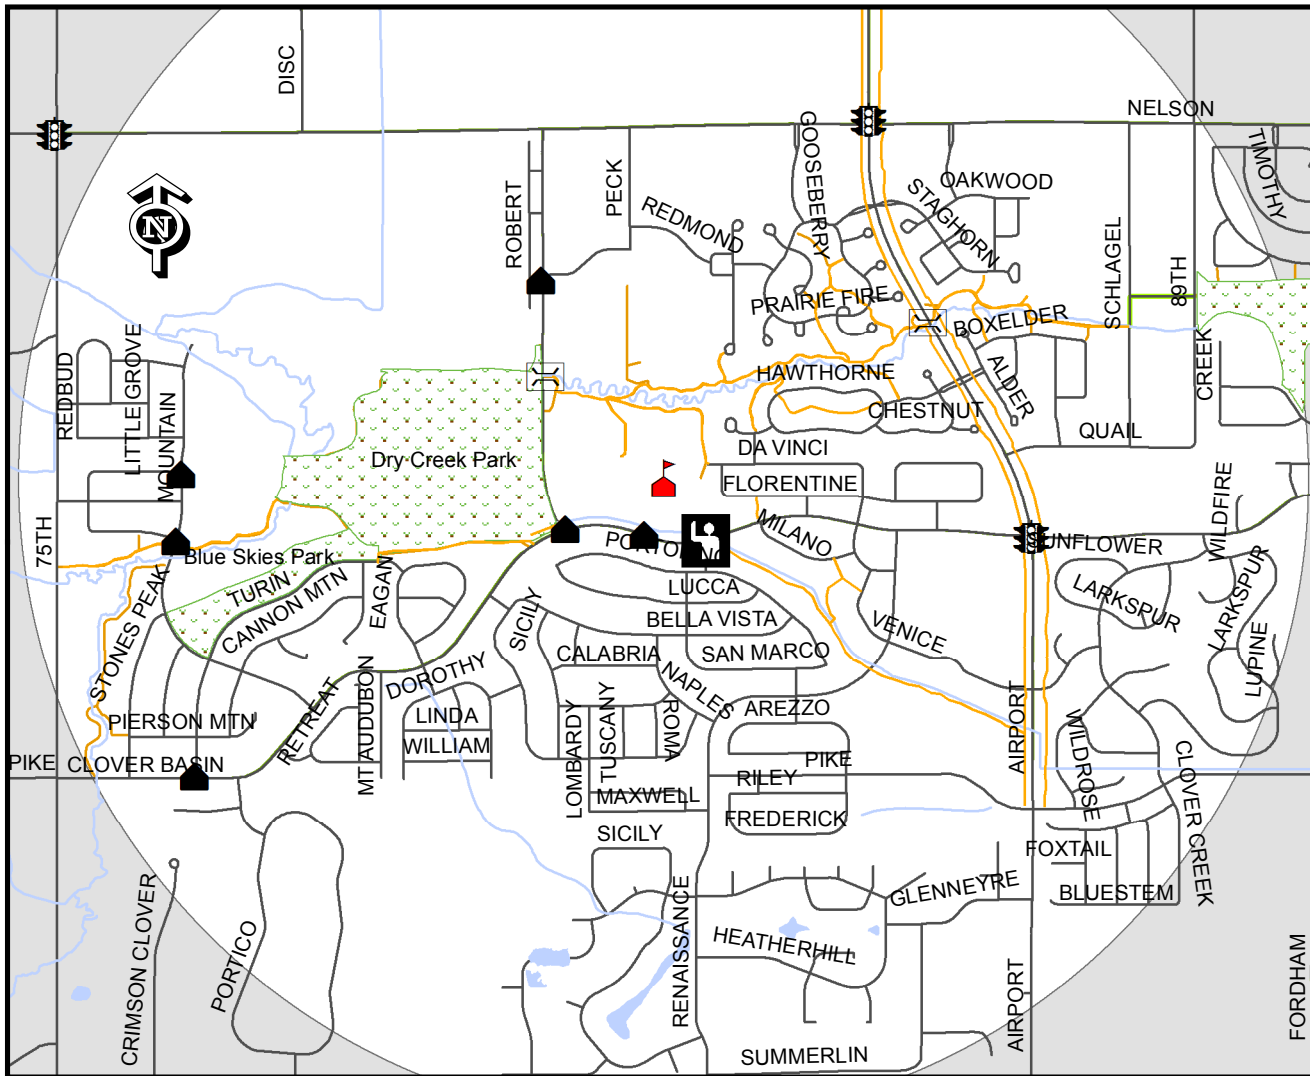

Eagle Crest Elementary School

-  Traffic Signal
-  Underpass
-  School
-  Crosswalk
-  Crossing Guard
-  Bike Racks
-  1 Mile Radius
-  Bike lane
-  Bike route
-  Multi-use Trail
-  Multi-use Trail (soft surface)
-  Sidewalk connection

Draw in your house and use a colored pencil to draw your best route to school.

**WALK
or
BIKE**

*to
Eagle Crest
Elementary School*

Walk a Block! - Park a few blocks away from the school and walk the rest of the way with your child.

- *Quality Time...*
- *No Traffic Lines...*
- *Active Living...*
- *and FUN!*

Color your route on the map inside to find your best route to school!

City of Longmont
Public Works & Natural Resources
303-651-8615