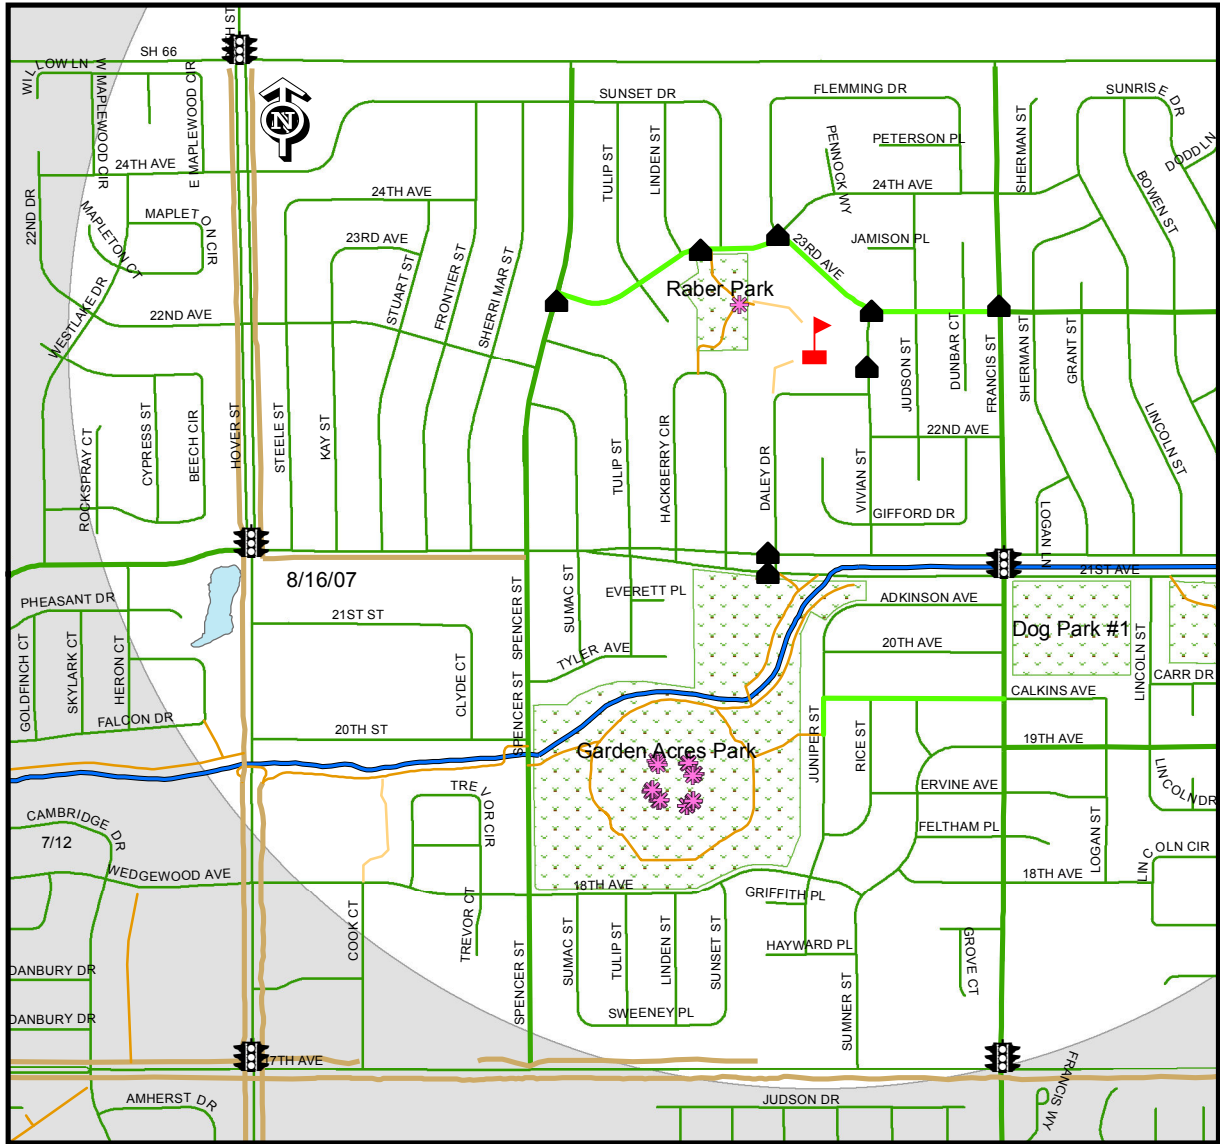

Sanborn Elementary School

to Sanborn Elementary School

Walk a Block! - Park at Raber or Garden Acres Park and walk, bike, or scoot to school with your child.

- *Quality Time...*
- *No Traffic Lines...*
- *Active Living...*
- *and FUN!*

Color your route on the map inside to find your best route to school!

- Bike lane
- Bike route
- Multi-use Trail
- Multi-use Trail (soft surface)
- Sidewalk connection
- Bike Racks
- Crosswalk
- School
- Traffic Signal
- 3/4 Mile Radius

Draw in your house and use a colored pencil to draw your best route to school.

City of Longmont
Public Works & Natural Resources
303-651-8615