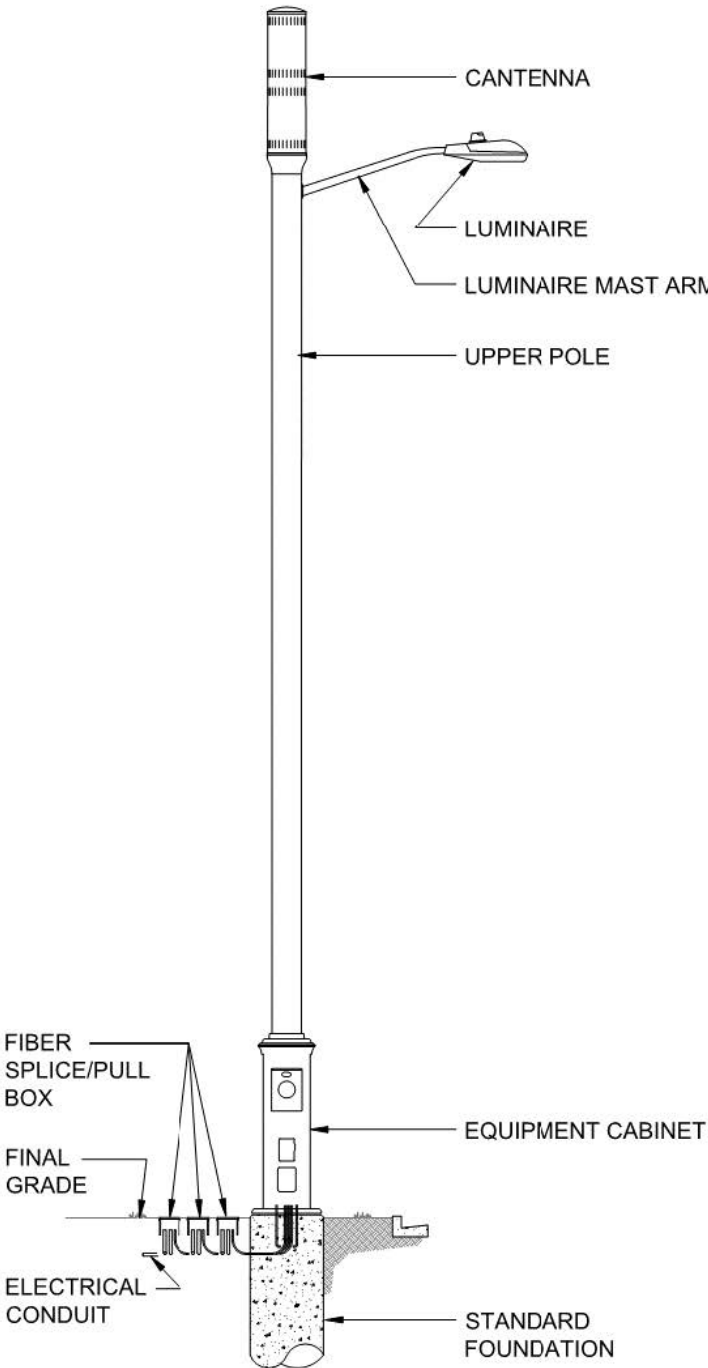

# Combination Small Cell and Streetlight: Type A

Small Cell Type A, shown below, is intended for a single carrier installation. This pole type includes a cantenna and no externally mounted equipment.

Figure courtesy of the City and County of Denver