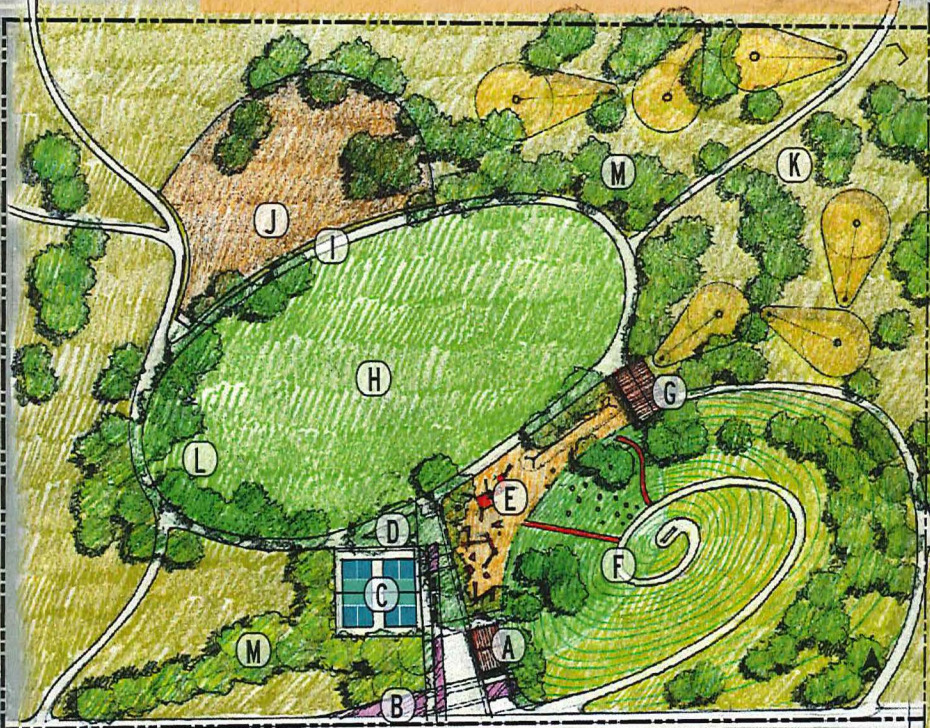

HUMMINGBIRD CIR.

FUTURE RESIDENTIAL

FUTURE COMMUNITY PARK

CULVERT

FUTURE RESIDENTIAL

0 25 50 100' Niwot Ditch

QUEBEC AVE.

PINE ST.

WALNUT ST.

IRRIGATION POND SITE

Baldwin Ditch

MARTIN ST.

WALN

AS

PIN

SE

OA

FIN

PARKSIDE DR.

DR.

JOHNSON CT.