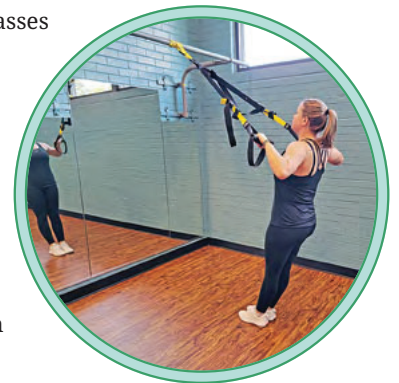

All Ages: Nov 4-Dec 16, 6:30-9pm

See LongmontColorado.gov/recreation for 2025 schedule.

Recreation in the Heart of Longmont:

A quieter, more intimate setting for your workout, to take a class, or to learn a new skill. Much of the same equipment as a large workout gym with none of the pretention or crowd. Offering a wide variety of fitness and general variety classes for little tykes to active older adults. Friendly and professional staff and great patrons make it a comfortable community atmosphere. Clean, quality amenities make it worth returning again and again.

» Weight room with free weights, selectorized machines, and cardio equipment

» Aerobics/Wellness room

» TRX classes

» Feature court gymnasium

» Classroom/Party and Conference room

» Seasonal access to Longmont Ice Pavilion

» Adjacent to Roosevelt Park walking loop

Itty Bitty City

Rain or Shine, our toys are divine! **We've updated our toy selection to include a contained area for crawling infants. Come check out our new drawing table, baby music makers, and walkers for our soon-to-be cruisers!** Kids ages 6 months to 5 years have lots of room to run and play in the gym! Parents must supervise their children. Please, no older children. No fee for babies less than 6 months old.